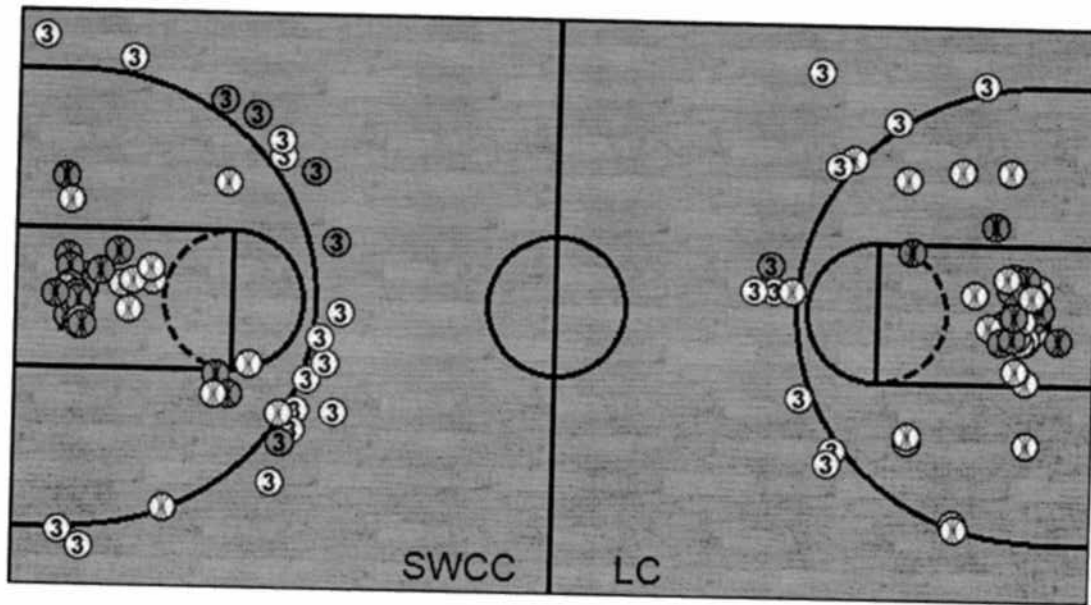

**HOME: Southwestern CC ( )**

NO	PLAYER	P	TOT-FG					3-PT		REBOUNDS										MIN		
			FG	FGA	FG	FGA	FT	FTA	OFF	DEF	TOT	PF	TP	A	TO	BK	S					
3	Thomas, Brodrick	G	5	7	1	2	0	0	1	3	4	2	11	0	2	0	1	16:34				
5	Maddred, Jamil	G	2	4	1	2	6	6	1	4	5	3	11	0	1	0	0	12:25				
10	Johnson, Jordan	G	1	3	0	0	4	4	0	2	2	1	6	0	0	0	0	30:07				
11	Chambers, Calvin	G	1	1	0	0	1	1	1	1	2	1	3	2	0	0	1	13:41				
15	Wilson, KeShawn	G	2	4	0	1	0	0	0	2	2	2	4	1	1	0	0	14:54				
1	Thomas, Alijah		0	0	0	0	0	0	0	1	1	0	0	0	1	0	0	0:01				
4	Highower, Lavon		2	4	0	0	3	5	1	2	3	2	7	0	0	0	0	12:36				
13	Edwards, Khallid		0	1	0	1	2	4	0	0	0	2	2	2	2	0	0	10:01				
22	Ngoyi, Dan		0	0	0	0	0	0	0	1	1	0	0	1	0	0	0	0:43				
24	Lee, Nate		0	0	0	0	0	0	0	1	1	0	0	0	0	0	0	0:43				
33	Williams, Antonio		0	1	0	0	0	0	0	0	0	0	0	0	0	0	0	0:43				
44	Wederquist, Keegan		1	1	0	0	0	0	0	0	0	0	2	0	0	0	0	0:43				
TEAM REBOUNDS																		0	0	0	0	
Team Totals			14	26	2	6	16	20	4	17	21	13	46	6	7	0	2		113			

Technical Fouls: LC (0)  
                   : SWCC (0)

OFFICIALS      : Driver    Poore    Lowe  
 ATTENDANCE    : 0

SCORE BY PERIODS	1st	2nd	TOTAL
Louisburg College	25	28	53
Southwestern CC	31	46	77

Last FG: Louisburg College 2nd-03:29, Southwestern CC 2nd-00:22  
 Largest lead: Louisburg College NONE, Southwestern CC by 24 2nd-00:22  
 Score tied: 1 times, Lead changed: 0 times